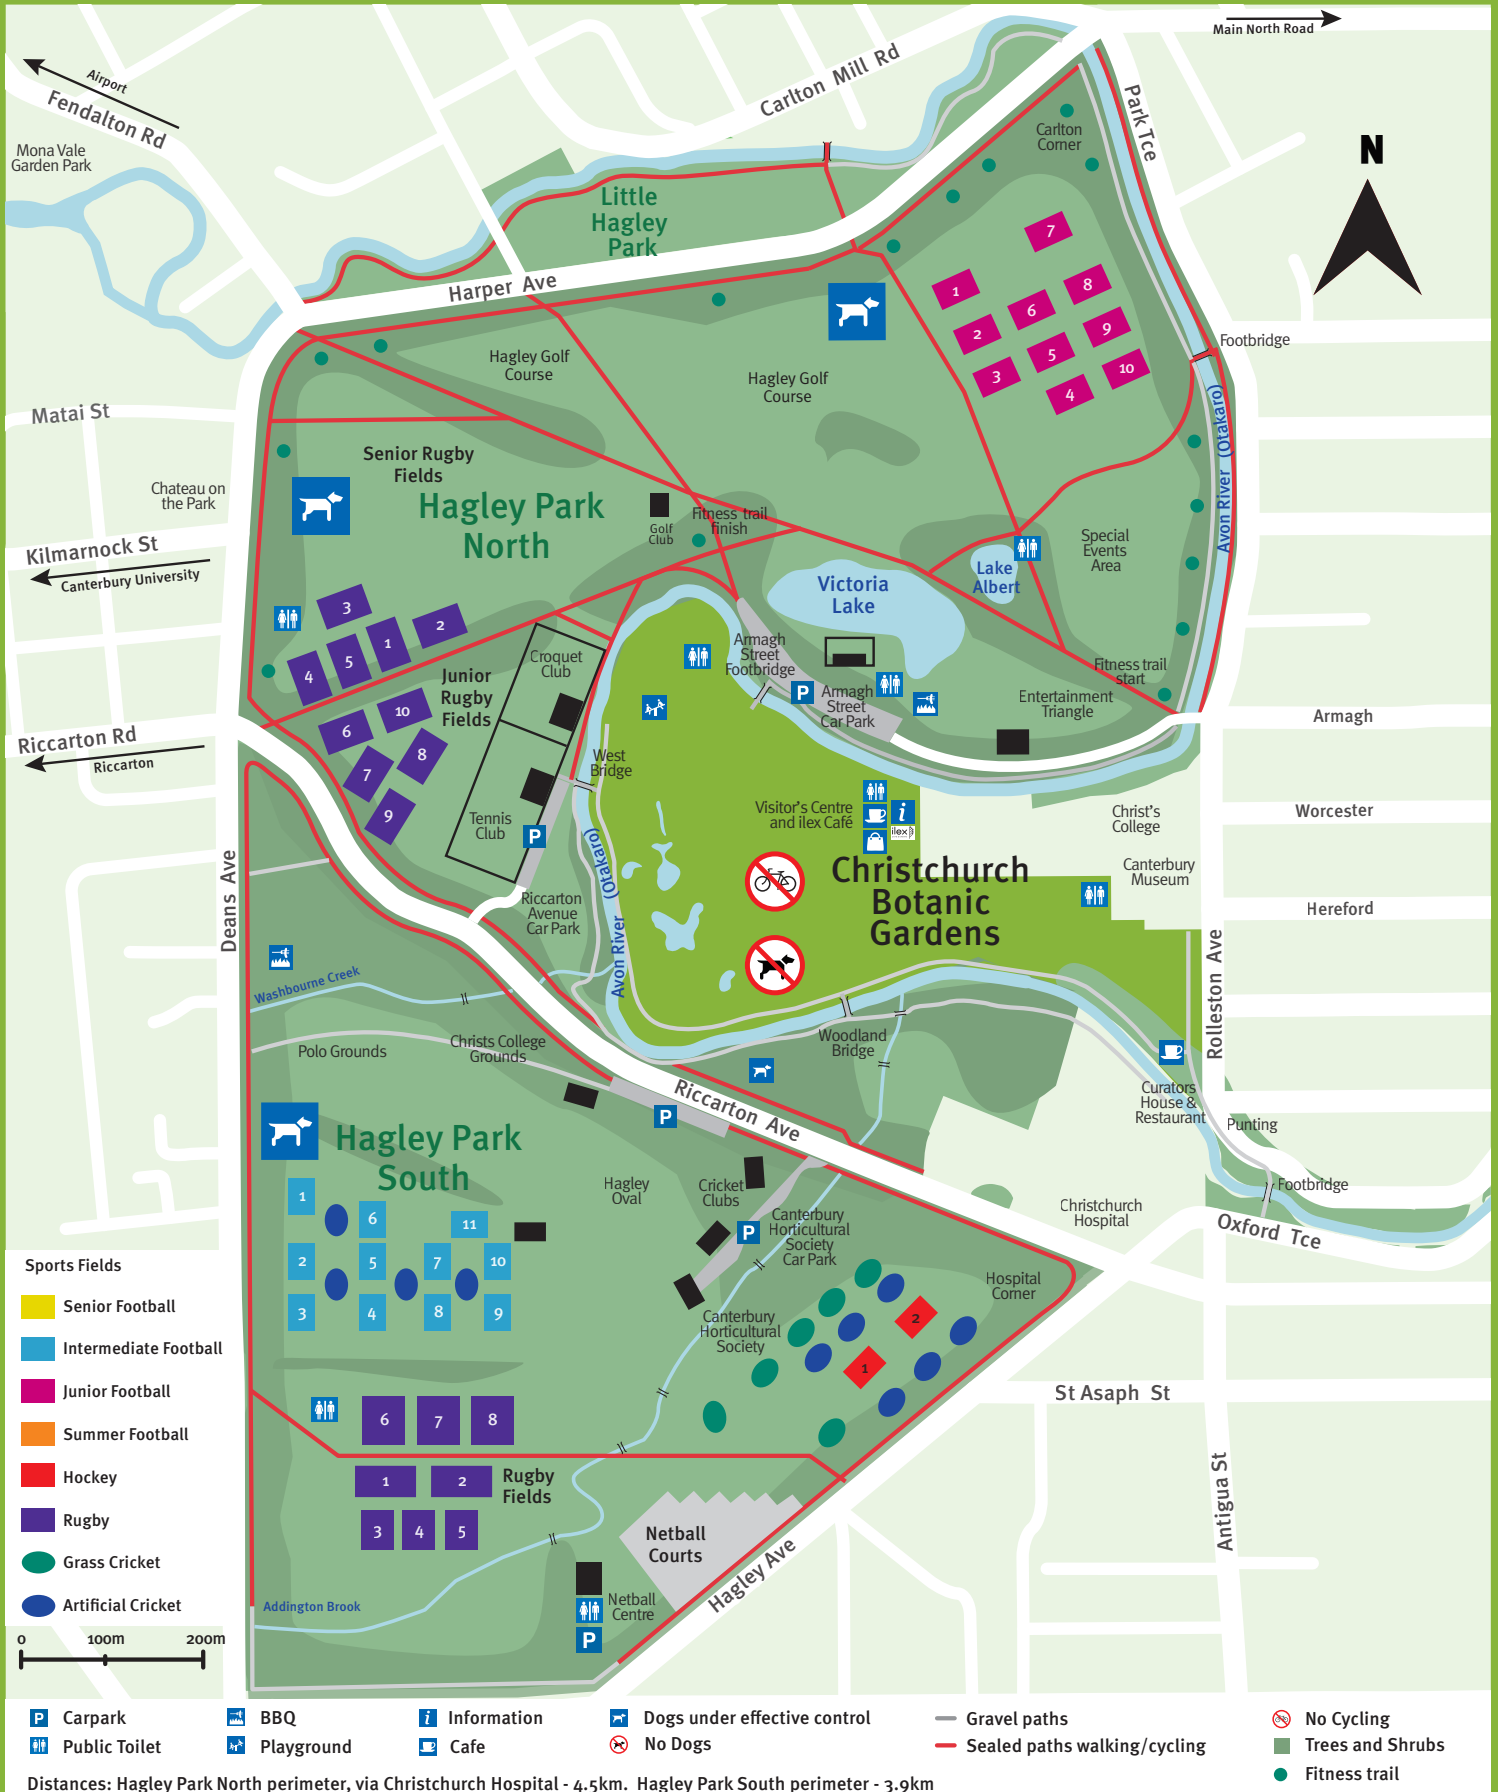

Hagley Park Map

Opening Hours:

Hagley park is open all hours. Christchurch Botanic Gardens and all carparks open at 7am daily. The Botanic Gardens and carparks have seasonal closing times; April–September 6.30pm, March and October 8.30pm, November–February 9pm.